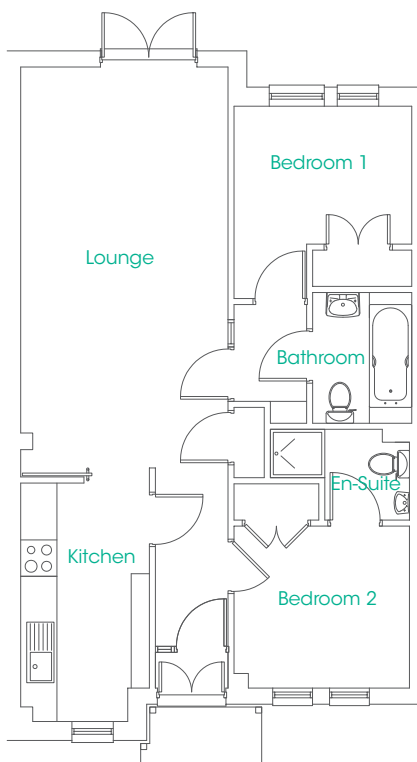

Echline Court

2 Bed Colony Houses

Plot 22 Ground Floor

	Metric	Imperial
Kitchen	2.10 x 3.90	6'10" x 12'9"
Lounge	3.20 x 6.70	10'6" x 21'11"
Bedroom 1	2.90 x 2.90	9'6" x 9'6"
Bedroom 2	2.90 x 2.60	9'6" x 8'6"
En-Suite	1.50 x 2.30	4'11" x 7'6"
Bathroom	1.60 x 2.10	5'3" x 6'10"