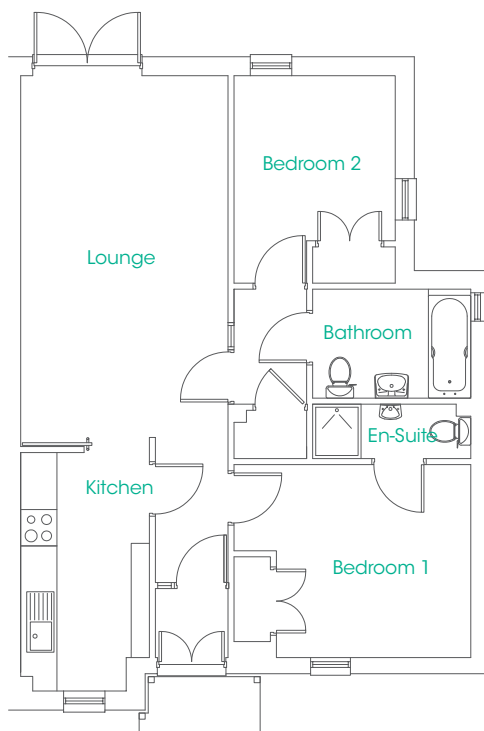

Echline Court

2 Bed Colony Houses

Plot 26 Ground Floor

	Metric	Imperial
Kitchen	2.10 x 3.90	6'10" x 12'9"
Lounge	3.40 x 6.10	11'1" x 20'0"
Bedroom 1	3.90 x 3.10	12'9" x 10'2"
En-Suite	2.60 x 0.90	8'6" x 2'11"
Bedroom 2	2.60 x 3.40	8'6" x 11'1"
Bathroom	2.60 x 1.80	8'6" x 5'10"