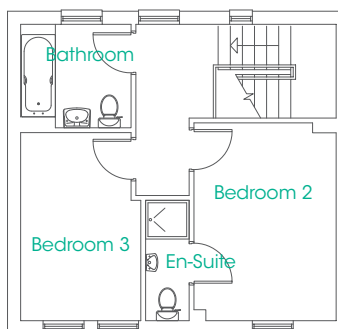

Echline Court

3 Bed Colony Houses

Plot 31

	Metric	Imperial
Lower Floor		
Kitchen	2.10 x 3.90	6'10" x 12'9"
Lounge	6.40 x 4.90	21'0" x 16'0"
Bedroom 1	2.90 x 2.70	9'6" x 8'10"
WC	1.50 x 1.20	4'11" x 3'11"

	Metric	Imperial
Upper Floor		
Bedroom 2	2.90 x 4.00	9'6" x 13'1"
En-Suite	0.90 x 2.40	2'11" x 7'10"
Bedroom 3	2.40 x 3.80	7'10" x 12'5"
Bathroom	2.20 x 2.10	7'2" x 6'10"

Disclaimer: (1) the specification and materials may vary from those shown; (2) all descriptions, dimensions, references to condition and necessary permissions for use and occupation, and other details are given without responsibility and any intending purchasers should not rely upon them as statements or representations of fact but must satisfy themselves by inspection or otherwise as to the correctness of each of them and are advised to do so; (3) all images and other visuals shown are for illustrative purposes only; (4) although every care has been taken to ensure the accuracy of all information, contents do not form part nor shall be deemed to form part of, or constitute, a representation warranty, or part of any contract. Details should be confirmed with the selling agent and the interested party is advised to consult their solicitor.