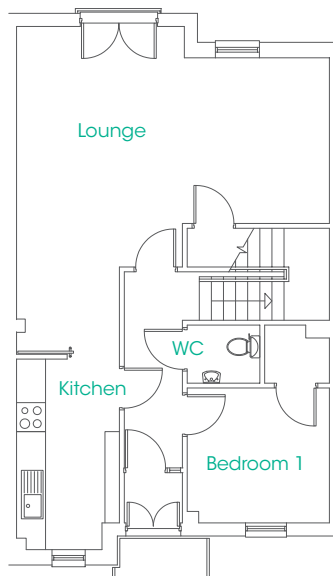

Echline Court

3 Bed Colony Houses

Plot 31

	Metric	Imperial
Lower Floor		
Kitchen	2.10 x 3.90	6'10" x 12'9"
Lounge	6.40 x 4.90	21'0" x 16'0"
Bedroom 1	2.90 x 2.70	9'6" x 8'10"
WC	1.50 x 1.20	4'11" x 3'11"

	Metric	Imperial
Upper Floor		
Bedroom 2	2.90 x 4.00	9'6" x 13'1"
En-Suite	0.90 x 2.40	2'11" x 7'10"
Bedroom 3	2.40 x 3.80	7'10" x 12'5"
Bathroom	2.20 x 2.10	7'2" x 6'10"

Disclaimer: (1) the specification and materials may vary from those shown; (2) all descriptions, dimensions, references to condition and necessary permissions for use and occupation, and other details are given without responsibility and any intending purchasers should not rely upon them as statements or representations of fact but must satisfy themselves by inspection or otherwise as to the correctness of each of them and are advised to do so; (3) all images and other visuals shown are for illustrative purposes only; (4) although every care has been taken to ensure the accuracy of all information, contents do not form part nor shall be deemed to form part of, or constitute, a representation warranty, or part of any contract. Details should be confirmed with the selling agent and the interested party is advised to consult their solicitor.